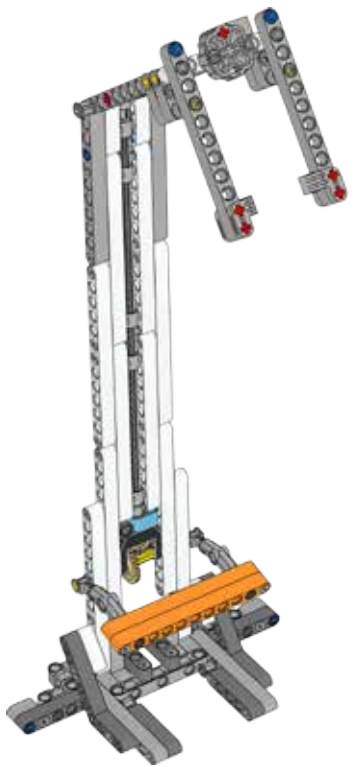

Coach Pins

**Meteoroids +
Meteoroid Ring**

Penalties

Astronaut (Gerhard)

Crew Payload

Supply Payload

Vehicle Payload

Space Travel and Solar Panel

Habitation Hub

Cone Module

Tube Module

Dock Module

Lander Release

Lander Top

Lander Base

Craters

Core Site

Gas

Liquid

Regolith

3D Printer

2x4 Brick

Exerciser

Food Growth Chamber

Launch

Meteoroid Catcher

Observatory

Satellite C

Satellite X

Satellite V