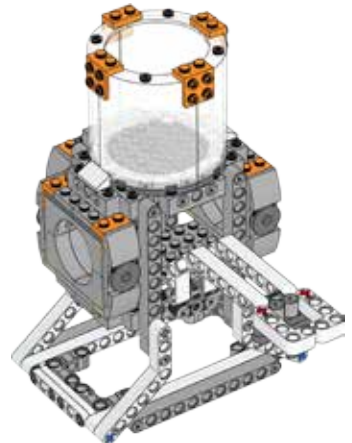

Coach Pins

**Meteoroids +
Meteoroid Ring**

Penalties

Astronaut (Gerhard)

Crew Payload

Supply Payload

Vehicle Payload

Space Travel and Solar Panel

Habitation Hub

Cone Module

Tube Module

Dock Module

Lander Release

Lander Top

Lander Base

Craters

Core Site

Gas

Liquid

Regolith

3D Printer

2x4 Brick

Exerciser

Food Growth Chamber

Launch

Meteoroid Catcher

Observatory

Satellite C

Satellite X

Satellite V