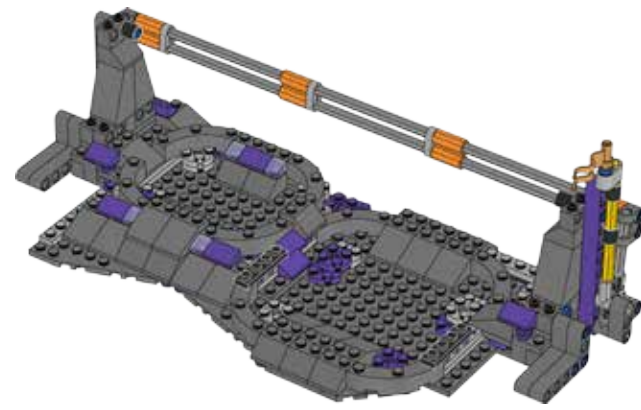

Coach Pins

**Meteoroids +
Meteoroid Ring**

Penalties

Astronaut (Gerhard)

Crew Payload

Supply Payload

Vehicle Payload

Space Travel and Solar Panel

Habitation Hub

Cone Module

Tube Module

Dock Module

Lander Release

Lander Top

Lander Base

Craters

Launch

Meteoroid Catcher

Observatory

Satellite C

Satellite X

Satellite V