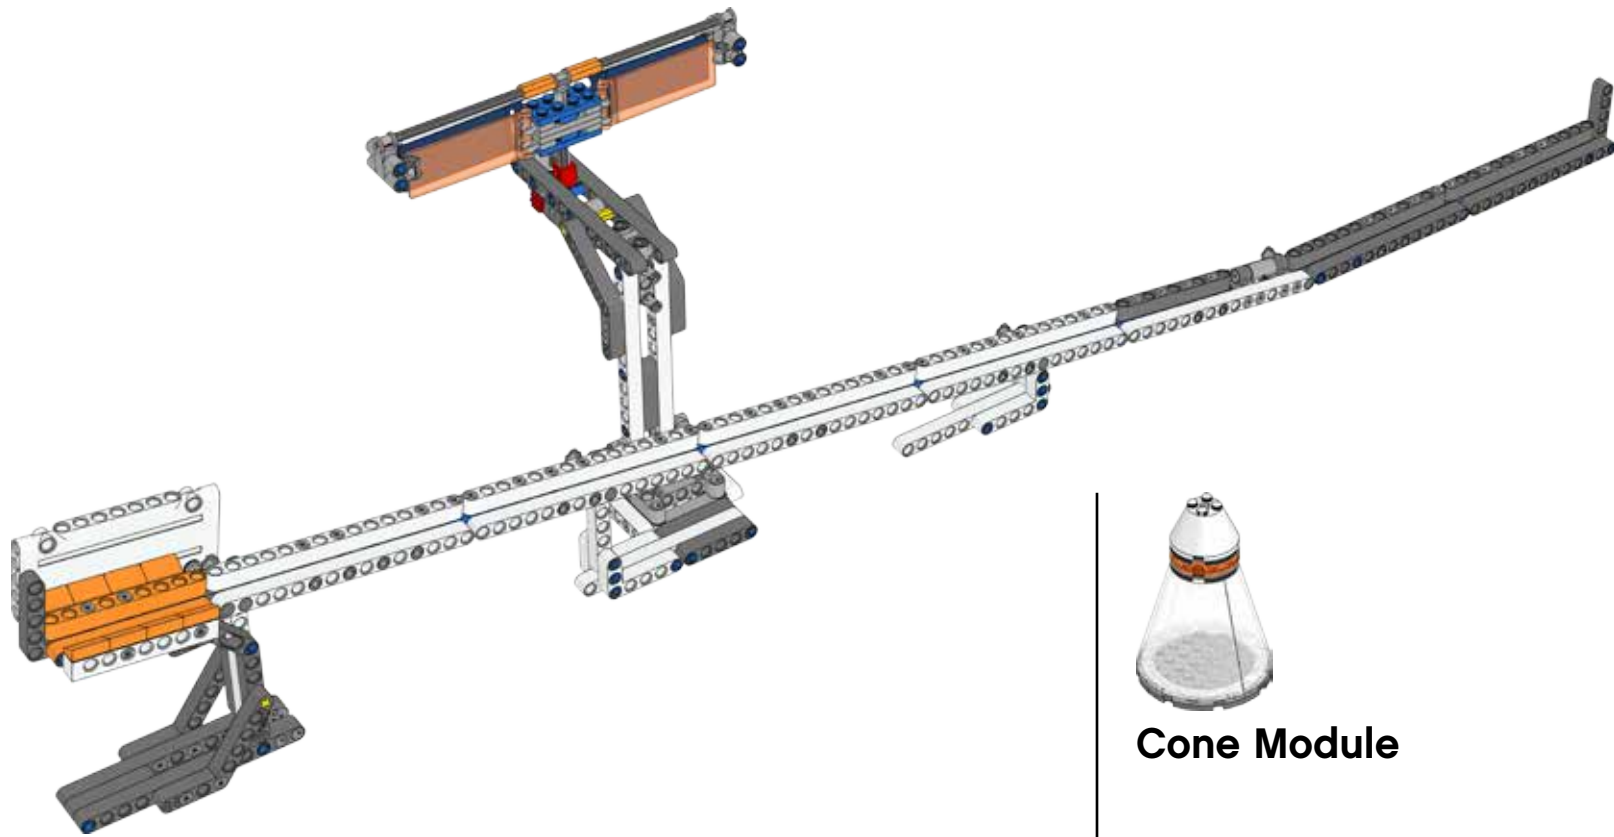

Coach Pins

**Meteoroids +
Meteoroid Ring**

Penalties

Astronaut (Gerhard)

Crew Payload

Supply Payload

Vehicle Payload

Space Travel and Solar Panel

Habitation Hub

Cone Module

Tube Module

Dock Module

Lander Release

Lander Top

Lander Base

Craters

Core Site

Gas

Liquid

Regolith

3D Printer

2x4 Brick

Exerciser

Food Growth Chamber

Launch

Meteoroid Catcher

Observatory

Satellite C

Satellite X

Satellite V