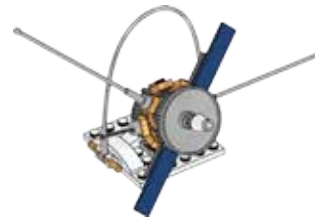

Coach Pins

**Meteoroids +
Meteoroid Ring**

Penalties

Astronaut (Gerhard)

Crew Payload

Supply Payload

Vehicle Payload

Space Travel and Solar Panel

Habitation Hub

Cone Module

Tube Module

Dock Module

Lander Release

Lander Top

Lander Base

Craters

Launch

Meteoroid Catcher

Observatory

Satellite C

Satellite X

Satellite V