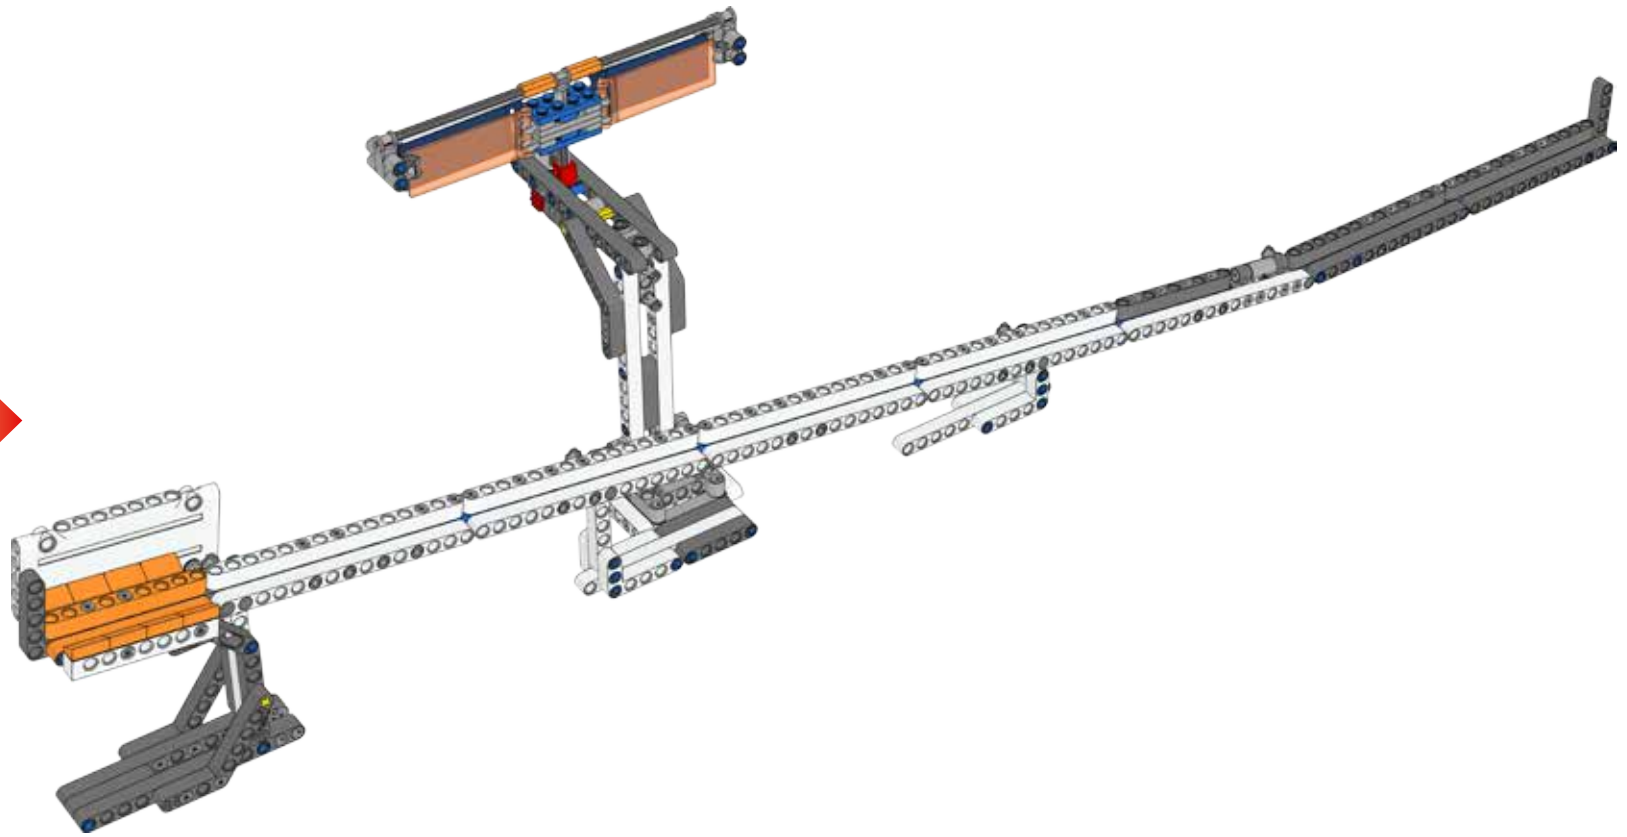

Coach Pins

Crew Payload

**Meteoroids +
Meteoroid Ring**

Supply Payload

Penalties

Astronaut (Gerhard)

Vehicle Payload

Space Travel and Solar Panel

Cone Module

Tube Module

Habitation Hub

Dock Module

Lander Release

Lander Top

Lander Base

Craters

Core Site

3D Printer

Regolith

Gas

2x4 Brick

Liquid

Exerciser

Food Growth Chamber

Launch

Meteoroid Catcher

Observatory

Satellite C

Satellite X

Satellite V