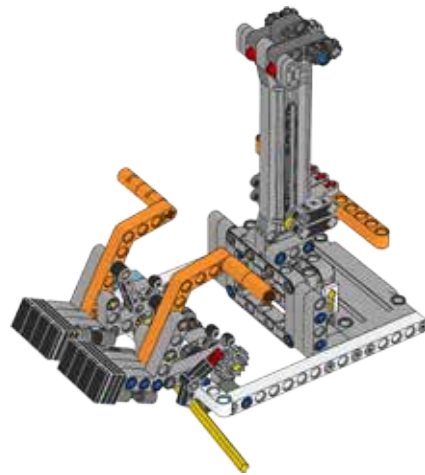

Coach Pins

Crew Payload

**Meteoroids +
Meteoroid Ring**

Supply Payload

Penalties

Astronaut (Gerhard)

Vehicle Payload

Space Travel and Solar Panel

Cone Module

Tube Module

Habitation Hub

Dock Module

Lander Release

Lander Top

Lander Base

Craters

Core Site

3D Printer

Regolith

Gas

2x4 Brick

Liquid

Exerciser

Food Growth Chamber

Launch

Meteoroid Catcher

Observatory

Satellite C

Satellite X

Satellite V