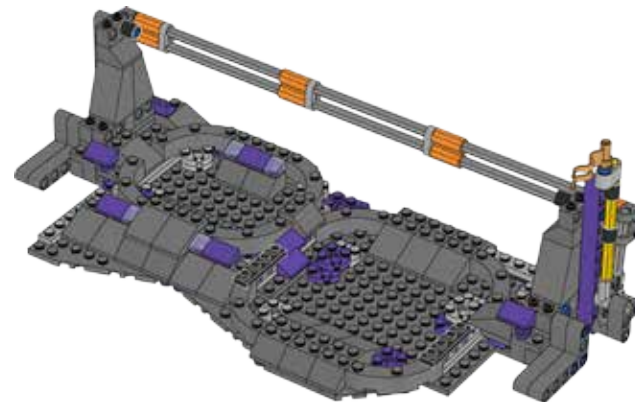

Coach Pins

Crew Payload

**Meteoroids +
Meteoroid Ring**

Supply Payload

Penalties

Astronaut (Gerhard)

Vehicle Payload

Space Travel and Solar Panel

Cone Module

Tube Module

Habitation Hub

Dock Module

Lander Release

Lander Top

Lander Base

Craters

Launch

Meteoroid Catcher

Observatory

Satellite C

Satellite X

Satellite V