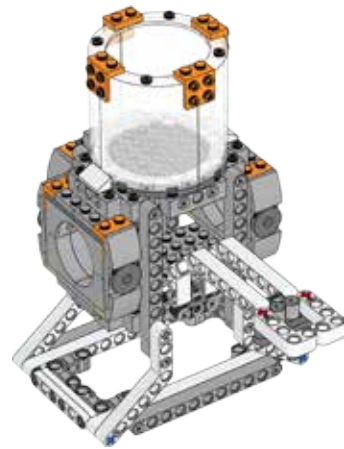

Coach Pins

Crew Payload

**Meteoroids +
Meteoroid Ring**

Supply Payload

Penalties

Astronaut (Gerhard)

Vehicle Payload

Space Travel and Solar Panel

Cone Module

Tube Module

Habitation Hub

Dock Module

Lander Release

Lander Top

Lander Base

Craters

Core Site

3D Printer

Regolith

Gas

2x4 Brick

Liquid

Exerciser

Food Growth Chamber

Launch

Meteoroid Catcher

Observatory

Satellite C

Satellite X

Satellite V